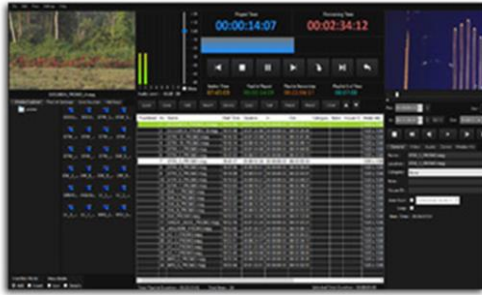

- . Scheduled or Manual Recording.
- . File Splitting and Pause Recording.
- . Video and Audio Monitoring
- . Closed Captioning support under EIA-608/708 Standards
- . Formats: MPEG-2, H.264, DVCPROHD, HEVC H.265
- . 2RU or 3RU Chassis, Windows 10
- . Direct IP Streaming Output

Broadcast Graphics

- Fairway-G Broadcast Graphics Appliance.....\$11,000
- Fairway-G2 2 Channel Broadcast Graphics Appliance.....\$14,500

- . Interactive on-air high quality graphics
- . Multi-layered, simultaneous crawls, rolls, animated logos, clocks, etc.
- . Object based Triggering
- . Built in Design & Preview Modes
- . Manage and Control Graphics via Web
- . Pull Data from RSS, Twitter, and Facebook
- . 4K, HD and SD Graphics Playback

Fairway Broadcast Servers

Playout Control, Record, & Graphics

Multi-Channel Streaming

Hardware Platforms

i7, Windows, mSATA + non-RAID

Dual Xeon, Windows, SSD + RAID-5

1-Ch Fairway Broadcast Server (No Graphics).....\$9,500
(2RU Chassis, 1 Ingest, 1 Playout, 1 Stream, 6TB)
With 16TB RAID-5 Storage \$11,500