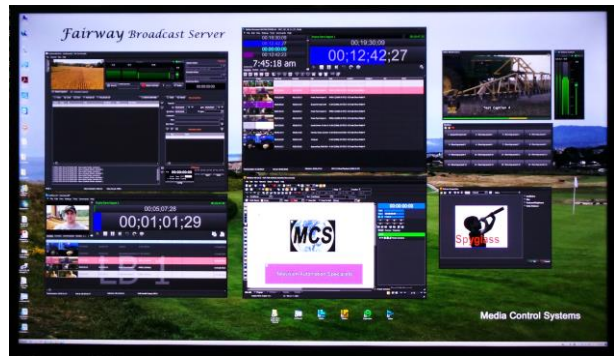

Fairway Broadcast Server

“Channel Outside-the-Box”

Media Control Systems

Real-time Status and Control

Media Control Systems has teamed with Athensa to produce an integrated cost effective broadcast automation solution. Emmy award winning Media Control Systems provides the manufacturing and integration capability, while Athensa provides world class broadcast automation software and support.

The Fairway Broadcast Server includes HD/SD-SDI recording, graphics overlay, SDI playout and IP playout.

The Fairway product line includes a full featured broadcast server, a scaled down express version, a standalone dual channel recorder, and standalone broadcast graphics overlay product.

Key Product Features

- . Integrated HD Broadcast Recording, Graphics, and Playout
- . Multi-Output Formats, (SD to CATV + HD Internet Stream)
- . Multi-Channel SDI Embedded Audio for a second language
- . Real-time Status and Control
- . CATV Compliant IP Transport Streaming
- . Non-destructive Media File Trimming
- . Solid State Operating System Drive
- . Live SDI and IP Input Graphic Overlay
- . Program to Program fade or mix effects
- . Playlist Import and As-Run Log Export
- . 7 day, 24 hour worldwide support, multi-lingual
- . Optional Loudness Control
- . Optional Mirrored System Redundancy (Hot Backup)
- . Optional Media Asset Management