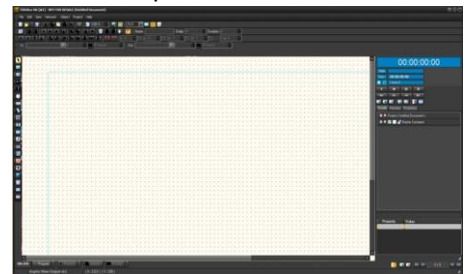

Playout Control

Clip Trimmer

Recording Control

Graphics Work Surface

Software provided and supported by Athensa. Hardware and Software Integration, and Support from Media Control Systems.

Contact:

Media Control Systems
1050 Pioneer Way, Suite R
El Cajon, CA 92020
619-599-1050
sales@mediacontrolsys.com
www.mediacontrolsystems.com